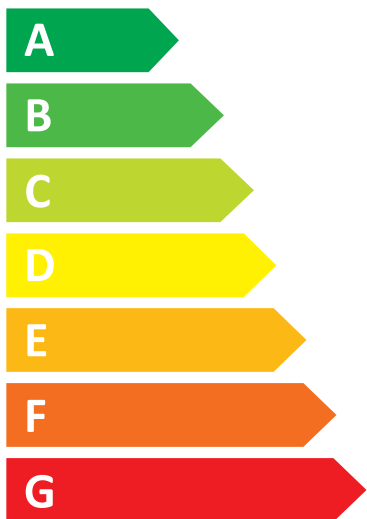

ENERG

MIDEA

MF100W70BA/W-IT

44 kWh /

7,0 kg

3:28

45 L

ABCDEFG